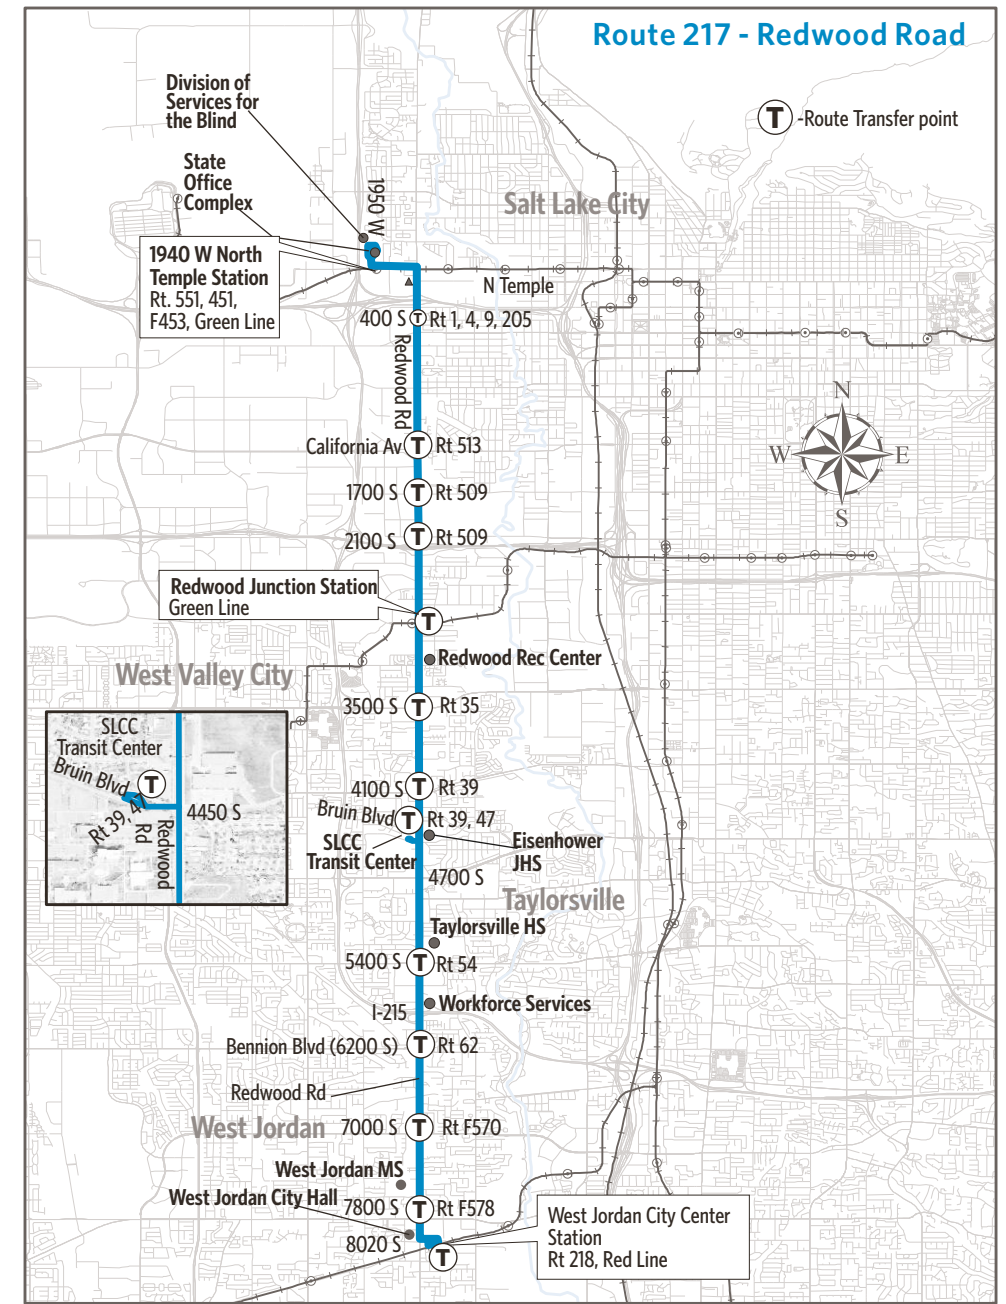

For Information Call 801-RIDE-UTA (801-743-3882)  
outside Salt Lake County 888-RIDE-UTA (888-743-3882)  
www.rideuta.com

**217**

**Redwood Road**

**HOW TO USE THIS SCHEDULE**

Determine your timepoint based on when you want to leave or when you want to arrive. Read across for your destination and down for your time and direction of travel. A route map is provided to help you relate to the timepoints shown. Weekday, Saturday & Sunday schedules differ from one another.