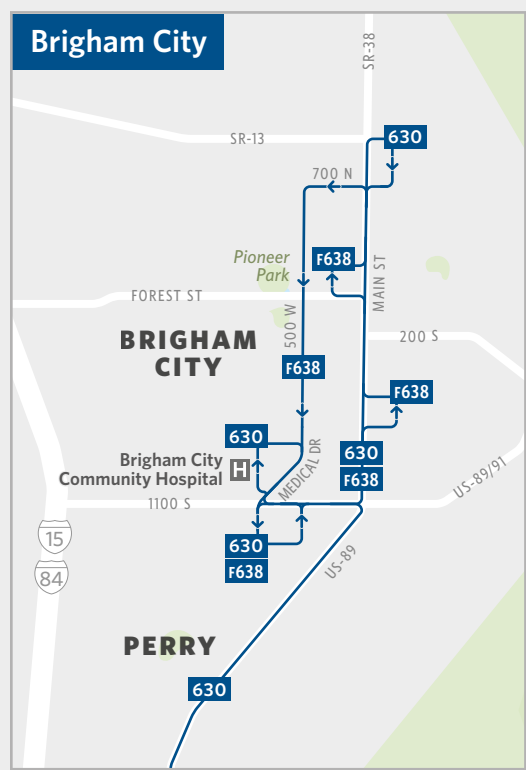

# Weber & Davis SYSTEM MAP

### Legend

- Rail**
- FrontRunner**  
Intercity train service running every 30-60 minutes Monday-Saturday only
- Bus**
- OGX**  
Bus rapid transit (BRT) service running every 10-15 minutes
- Frequent bus**  
Runs every 15 minutes
- Regular bus**  
Runs every 30 or more minutes
- Limited bus**  
Routes with limited service
- Ski bus**  
Service to ski resorts  
No service outside ski season—check [rideuta.com/ski](http://rideuta.com/ski) for exact dates
- UTA On Demand**  
Microtransit service
- Park-and-ride**

### Plan your trip

**Transit**, UTA's official trip planning app

Find schedule info, see bus and train locations, buy tickets and passes, and get notified about detours and service disruptions in real time.