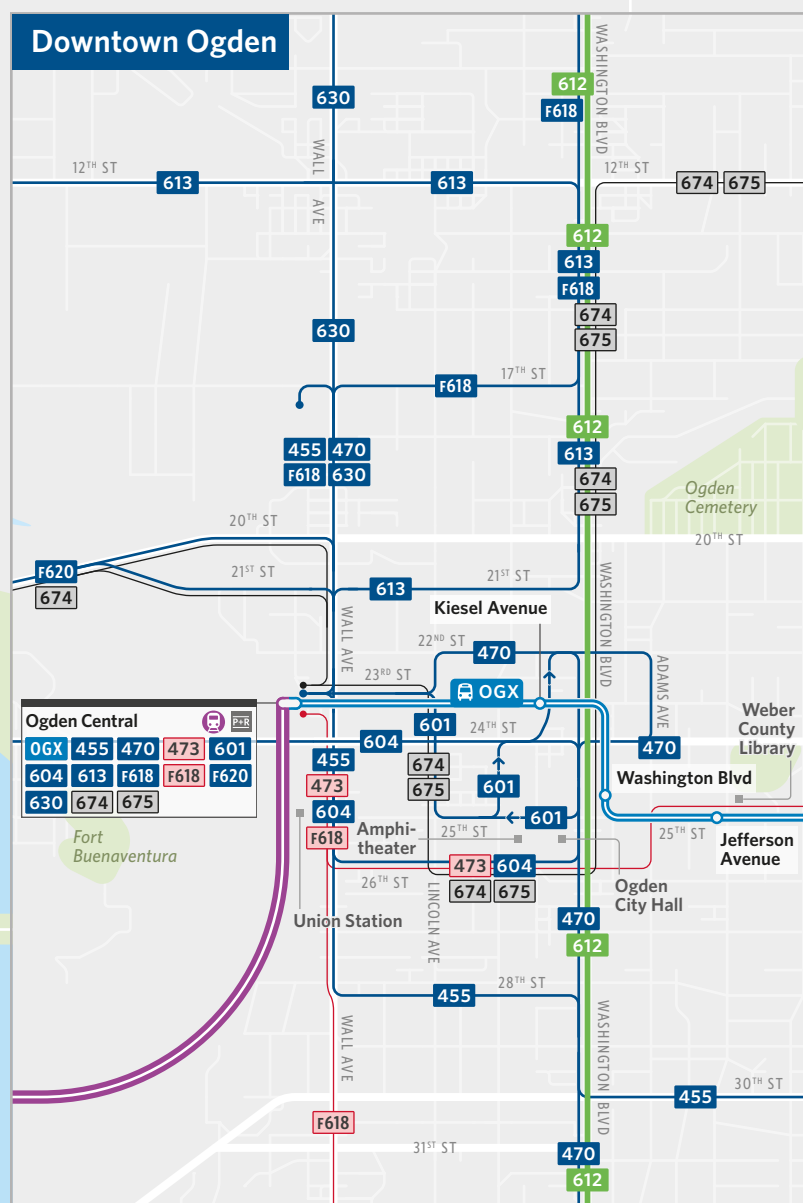

# Weber & Davis SYSTEM MAP

### Legend

- Rail**
- FrontRunner**  
Intercity train service running every 30-60 minutes Monday-Saturday only
- Bus**
- OGX**  
Bus rapid transit (BRT) service running every 10-15 minutes
- Frequent bus**  
Runs every 15 minutes
- Regular bus**  
Runs every 30 or more minutes
- Limited bus**  
Routes with limited service
- Ski bus**  
Service to ski resorts  
No service outside ski season—check [rideuta.com/ski](http://rideuta.com/ski) for exact dates
- UTA On Demand**  
Microtransit service
- Park-and-ride**

### Plan your trip

**Transit**, UTA's official trip planning app

Find schedule info, see bus and train locations, buy tickets and passes, and get notified about detours and service disruptions in real time.